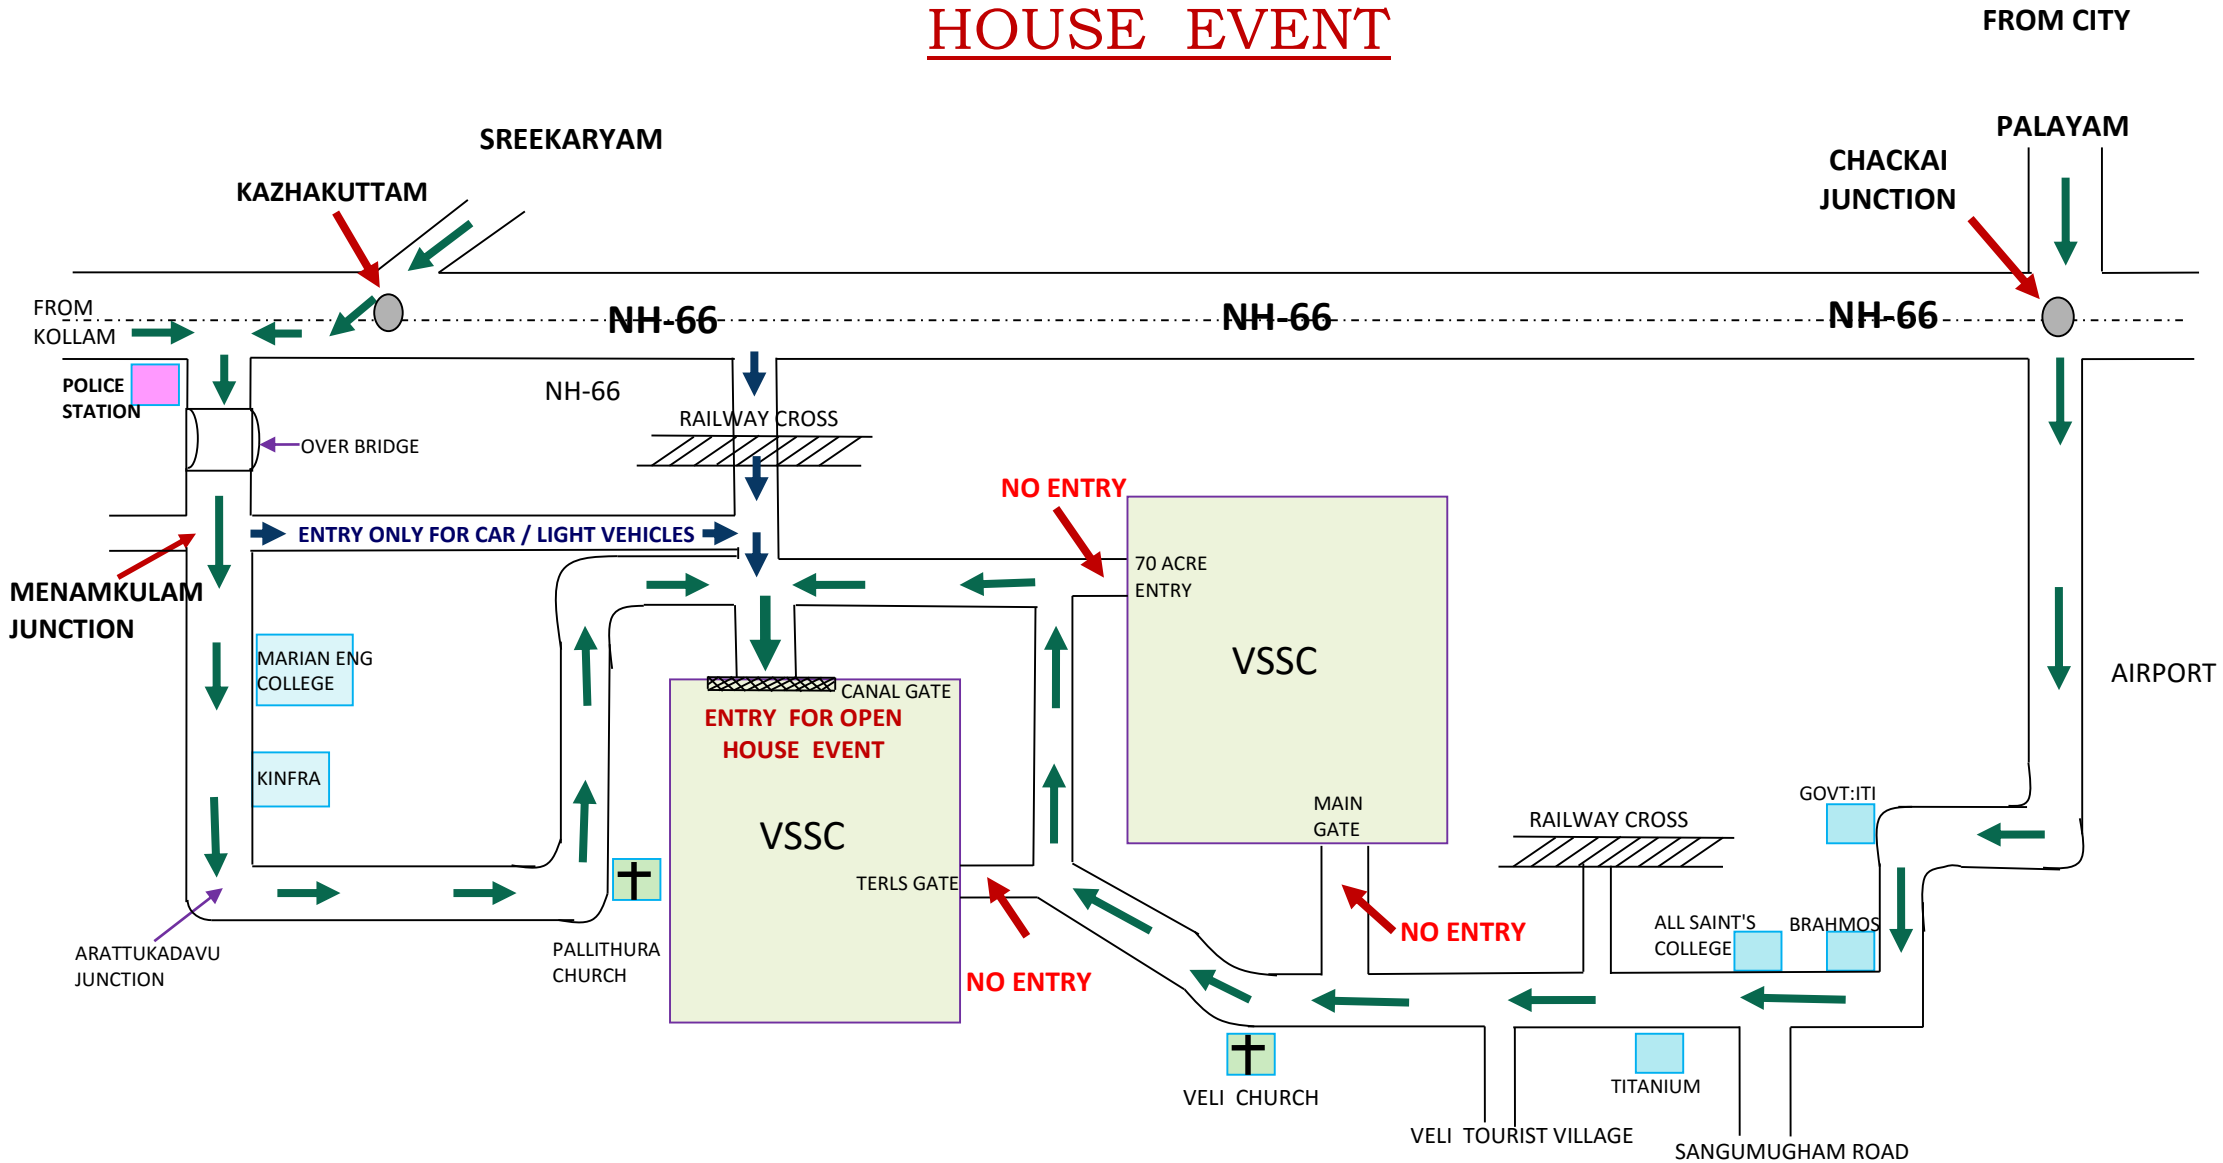

ENTRY ROUTE FOR WORLD SPACE WEEK OPEN HOUSE EVENT

BLUE ARROW - ENTRY ONLY FOR CAR / LIGHT VEHICLE
GREEN ARROW - FOR BUS / HEAVY VEHICLES